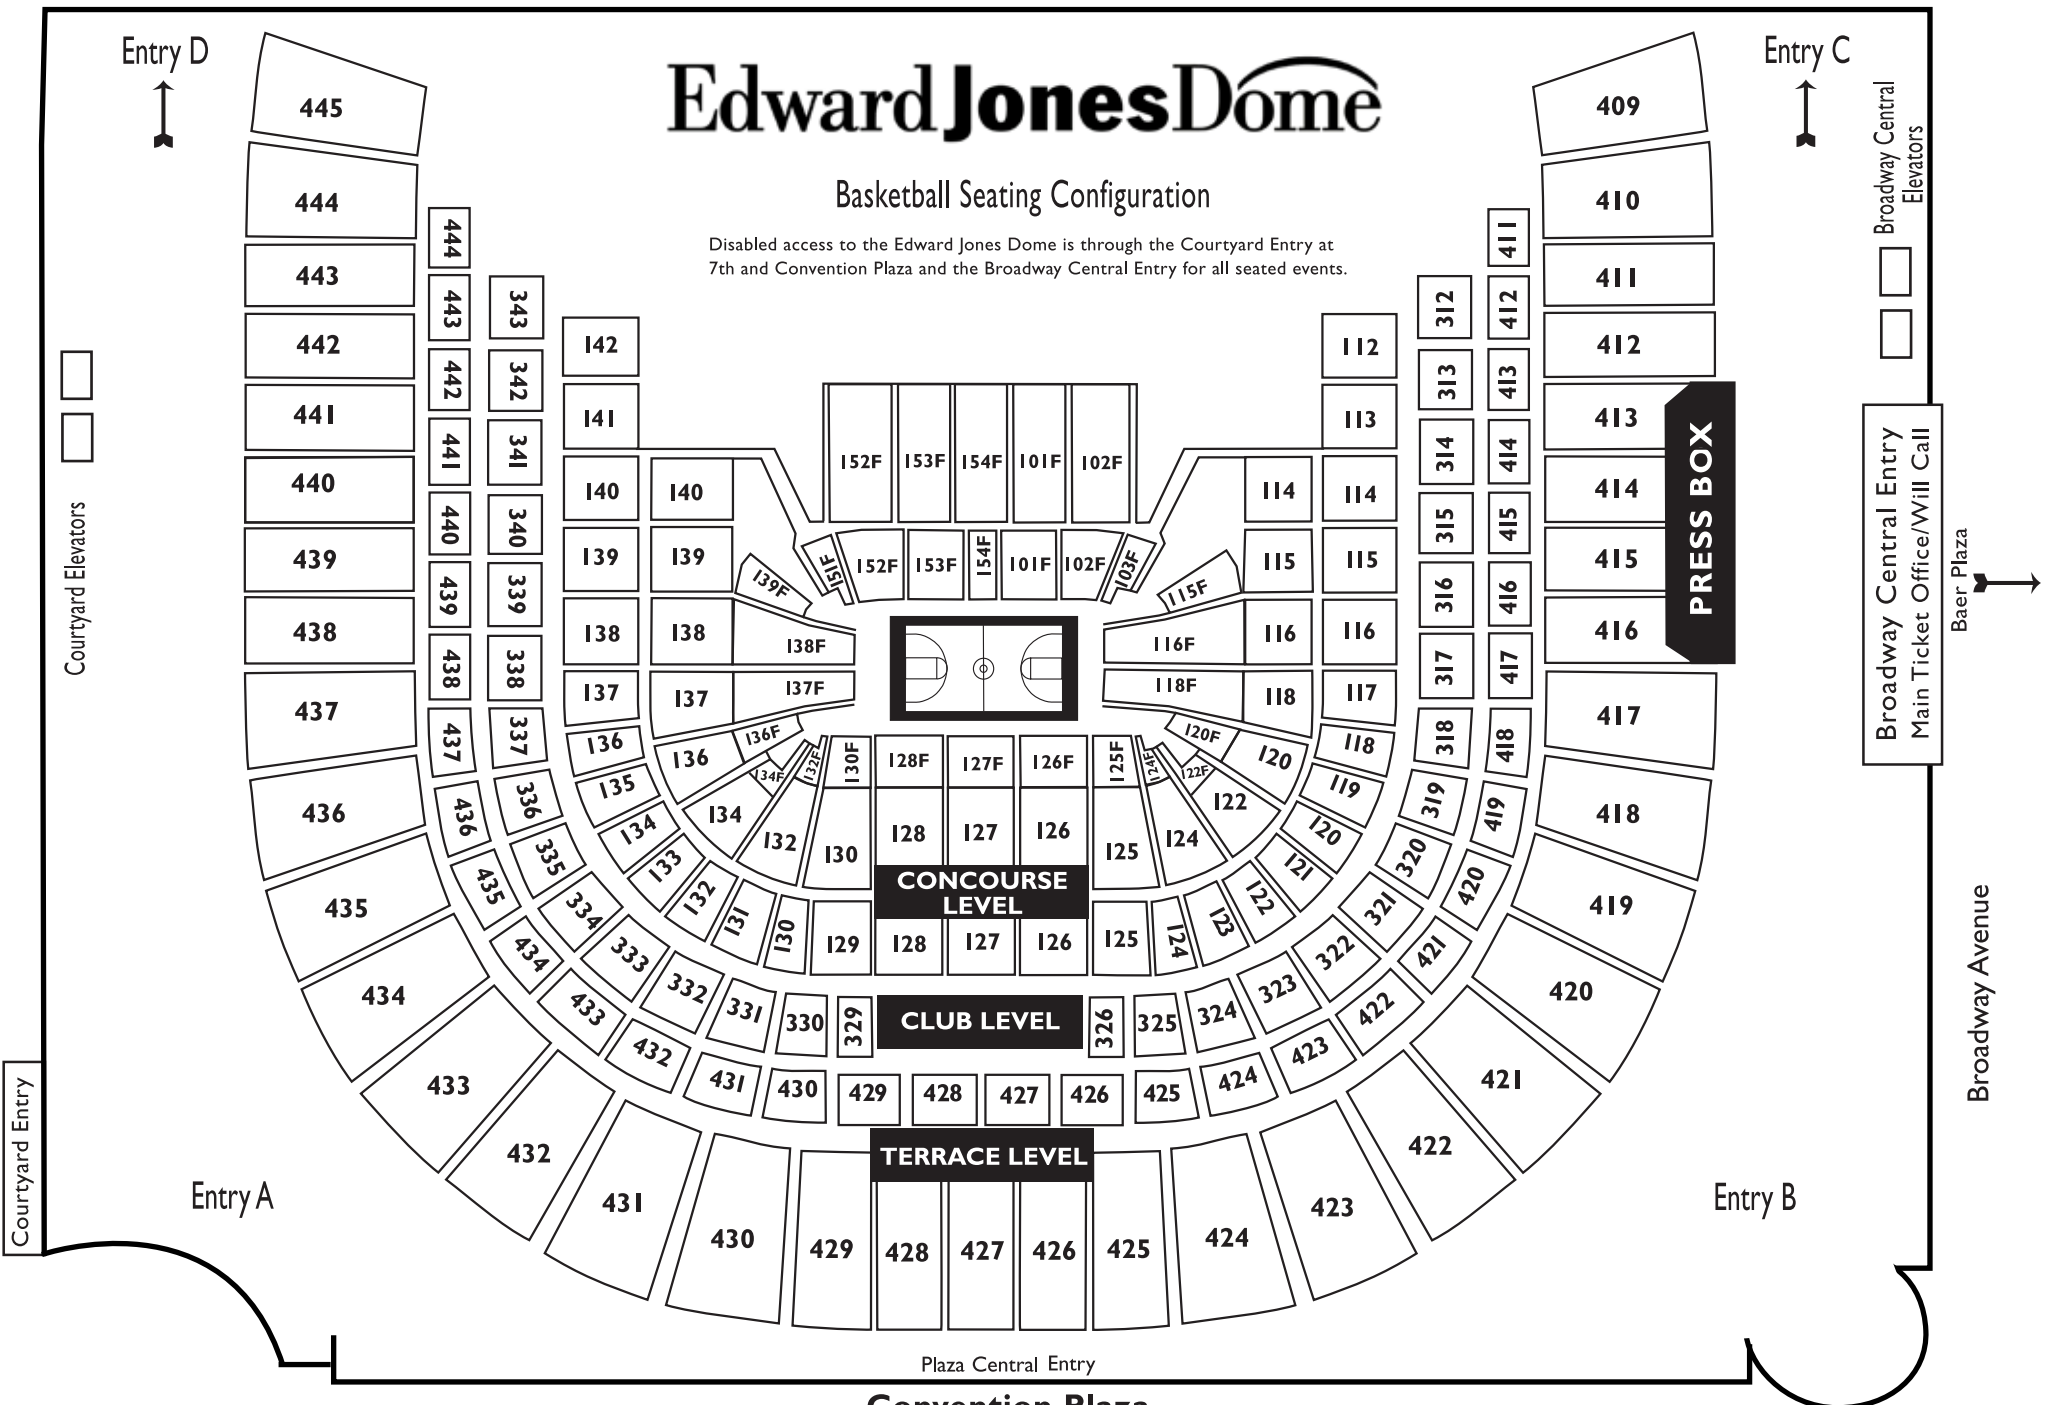

Edward Jones Dome

Basketball Seating Configuration

Disabled access to the Edward Jones Dome is through the Courtyard Entry at 7th and Convention Plaza and the Broadway Central Entry for all seated events.

Suite Level Not Shown
(Located between
Concourse & Club Level)