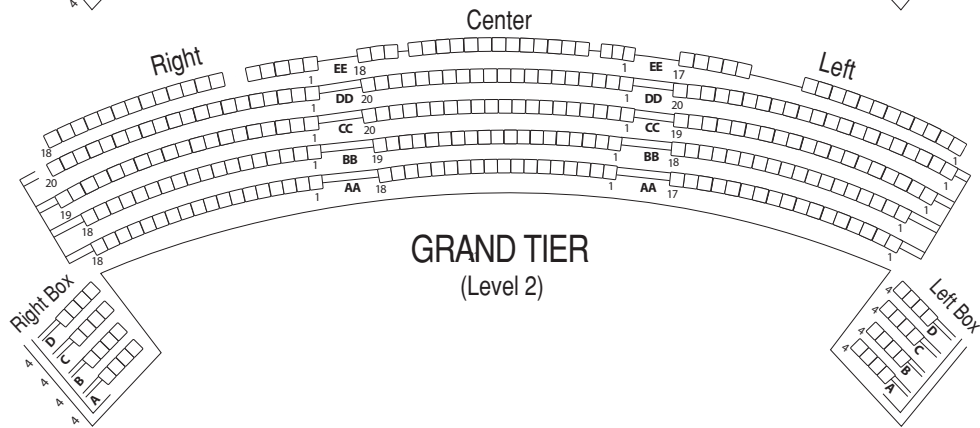

FERRARA THEATRE

AT AMERICA'S CENTER®

Ferrara Theatre Total Seats - 1,411

Level 3 - 323 seats

Upper Tier Sections

- Right Box - 16
- Right - 97
- Center - 97
- Left - 97
- Left Box - 16

UPPER TIER
(Level 3)

Level 2 - 311 seats

Grand Tier Sections

- Right Box - 16
- Right - 93
- Center - 95
- Left - 91
- Left Box - 16

GRAND TIER
(Level 2)

Level 1 - 777 seats

Mezzanine Sections - 408

- Right - 157
- Center - 94
- Left - 157

MEZZANINE
(Level 1)

Orchestra Sections - 369

- Right - 78
- Center - 213
- Left - 78

ORCHESTRA
(Level 1)

701 Convention Plaza

St. Louis, MO 63101 • 314-342-5036

www.americascenter.org • www.ferraratheatre.org

STAGE