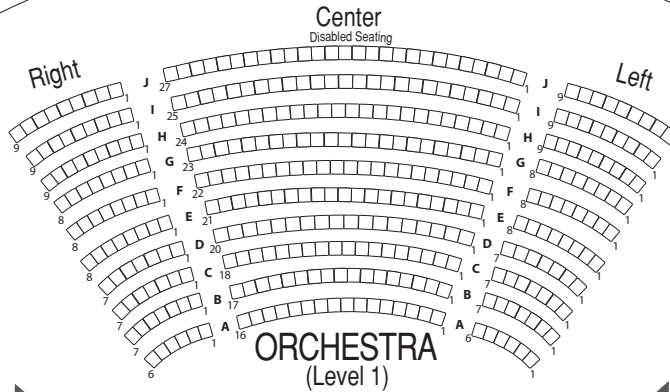

FERRARA THEATRE

AT AMERICA'S CENTER®

Ferrara Theatre Total Seats - 1,411

Level 3 - 323 seats

Upper Tier Sections

- Right Box - 16
- Right - 97
- Center - 97
- Left - 97
- Left Box - 16

UPPER TIER
(Level 3)

Level 2 - 311 seats

Grand Tier Sections

- Right Box - 16
- Right - 93
- Center - 95
- Left - 91
- Left Box - 16

GRAND TIER
(Level 2)

Level 1 - 777 seats

Mezzanine Sections - 408

- Right - 157
- Center - 94
- Left - 157

MEZZANINE
(Level 1)

Orchestra Sections - 369

- Right - 78
- Center - 213
- Left - 78

ORCHESTRA
(Level 1)

701 Convention Plaza

St. Louis, MO 63101 • 314-342-5036

www.americascenter.org • www.ferraratheatre.org

STAGE