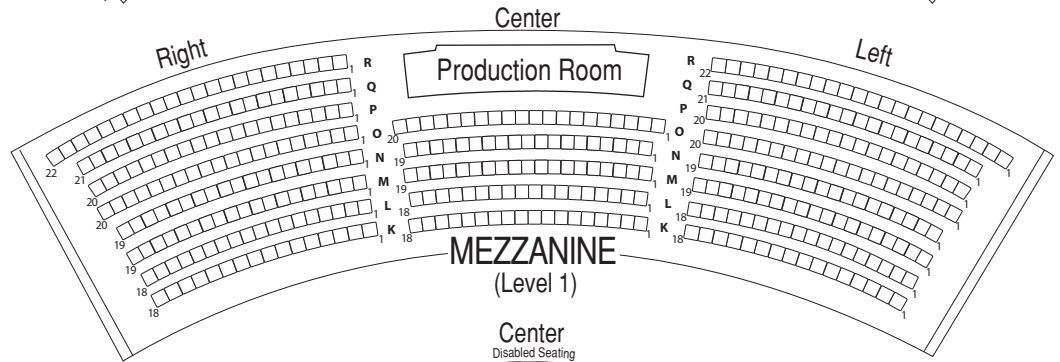

FERRARA THEATRE

AT AMERICA'S CENTER®

Ferrara Theatre Total Seats - 1,411

Level 3 - 323 seats

Upper Tier Sections

- Right Box - 16
- Right - 97
- Center - 97
- Left - 97
- Left Box - 16

UPPER TIER
(Level 3)

Level 2 - 311 seats

Grand Tier Sections

- Right Box - 16
- Right - 93
- Center - 95
- Left - 91
- Left Box - 16

GRAND TIER
(Level 2)

Level 1 - 777 seats

Mezzanine Sections - 408

- Right - 157
- Center - 94
- Left - 157

MEZZANINE
(Level 1)

Orchestra Sections - 369

- Right - 78
- Center - 213
- Left - 78

ORCHESTRA
(Level 1)

701 Convention Plaza

St. Louis, MO 63101 • 314-342-5036

www.americascenter.org • www.ferraratheatre.org

STAGE