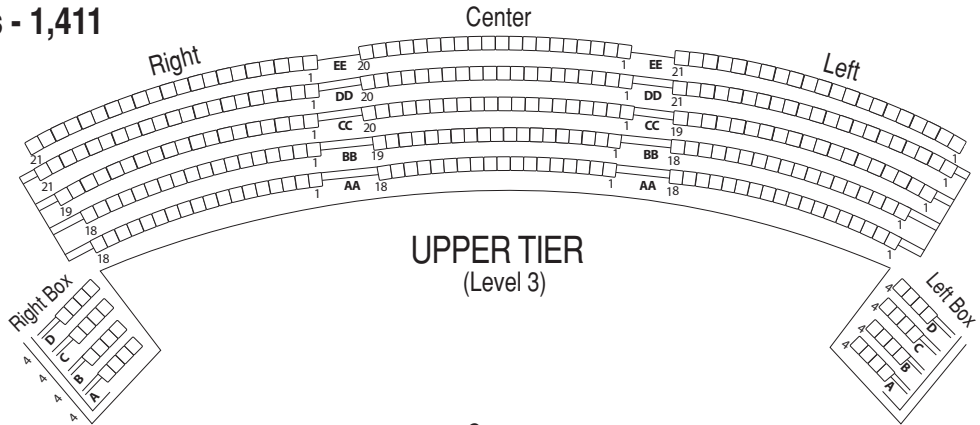

FERRARA THEATRE

AT AMERICA'S CENTER®

Ferrara Theatre Total Seats - 1,411

Level 3 - 323 seats

Upper Tier Sections

- Right Box - 16
- Right - 97
- Center - 97
- Left - 97
- Left Box - 16

UPPER TIER
(Level 3)

Level 2 - 311 seats

Grand Tier Sections

- Right Box - 16
- Right - 93
- Center - 95
- Left - 91
- Left Box - 16

GRAND TIER
(Level 2)

Level 1 - 777 seats

Mezzanine Sections - 408

- Right - 157
- Center - 94
- Left - 157

MEZZANINE
(Level 1)

Orchestra Sections - 369

- Right - 78
- Center - 213
- Left - 78

ORCHESTRA
(Level 1)

701 Convention Plaza

St. Louis, MO 63101 • 314-342-5036

www.americascenter.org • www.ferraratheatre.org

STAGE